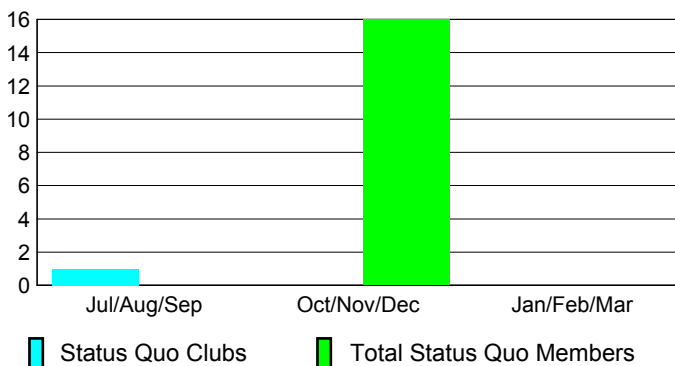

Club Results 2012-2013

Goal, New, Dropped, Gain/Loss

Comparison of Club Gain/Loss

Current Year Compared to the Previous Year

YTD Status Quo Clubs 2012-2013

Status Quo Clubs Compared to Status Quo Members

MEMBERSHIP

Membership Results
2012-2013

Membership
2011-2012

Month	Net Memb Goal	Actual New Memb	Actual Dropped Memb	Gain/Loss of Memb	Gain/Loss of Memb
Jul/Aug/Sep	0	52	-28	24	-20
Oct/Nov/Dec	0	18	-56	-38	-8
Jan/Feb/Mar	0	0	0	0	-14
Totals	0	70	-84	-14	-42