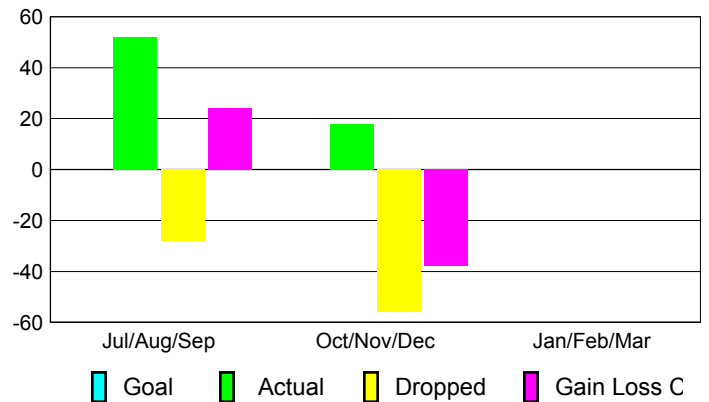

Membership Results 2012-2013

Goal, New, Dropped, Gain/Loss

Comparison of Membership Gain/Loss

Current Year Compared to the Previous Year