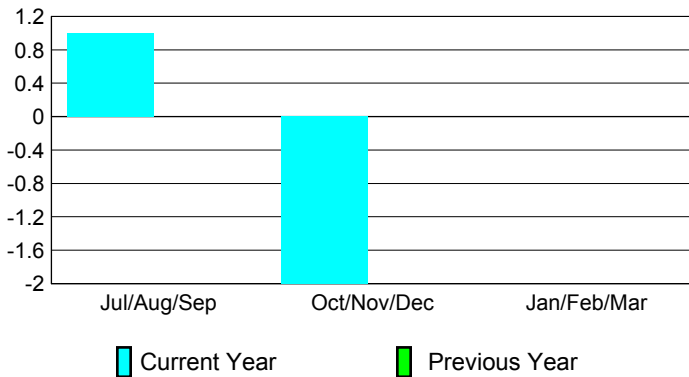

2012-2013 GMT Reports for District (or Undistricted) **District 116 B**

GMT: **HOWARD PATRICK LEE**

Location: **SPAIN**

GMT CA: **4**

CLUBS

Club Results
2012-2013

Clubs
2011-2012

Month	New Club Goal	Actual New Clubs	Actual Dropped Clubs	Gain/Loss of Clubs	Gain/Loss of Clubs
Jul/Aug/Sep	0	1	0	1	0
Oct/Nov/Dec	0	0	-2	-2	0
Jan/Feb/Mar	0	0	0	0	0
Totals	0	1	-2	-1	0

Club Results 2012-2013

Goal, New, Dropped, Gain/Loss

Comparison of Club Gain/Loss

Current Year Compared to the Previous Year

YTD Status Quo Clubs 2012-2013

Status Quo Clubs Compared to Status Quo Members

MEMBERSHIP