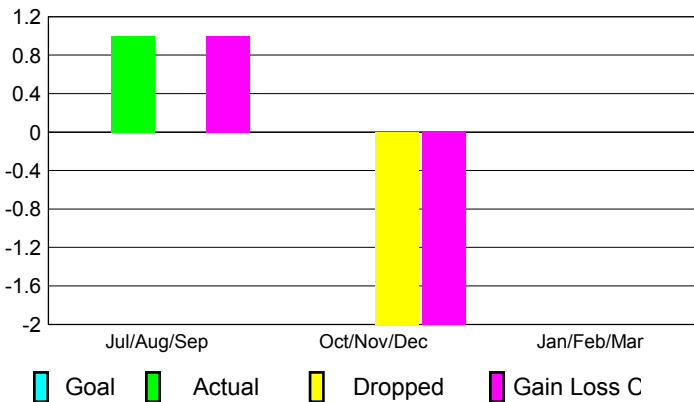

2012-2013 GMT Reports for District (or Undistricted) **District 116 B**

GMT: **HOWARD PATRICK LEE**

Location: **SPAIN**

GMT CA: **4**

CLUBS

Club Results
2012-2013

Clubs
2011-2012

Month	New Club Goal	Actual New Clubs	Actual Dropped Clubs	Gain/Loss of Clubs	Gain/Loss of Clubs
Jul/Aug/Sep	0	1	0	1	0
Oct/Nov/Dec	0	0	-2	-2	0
Jan/Feb/Mar	0	0	0	0	0
Totals	0	1	-2	-1	0

Club Results 2012-2013

Goal, New, Dropped, Gain/Loss

Comparison of Club Gain/Loss

Current Year Compared to the Previous Year

YTD Status Quo Clubs 2012-2013

Status Quo Clubs Compared to Status Quo Members

MEMBERSHIP