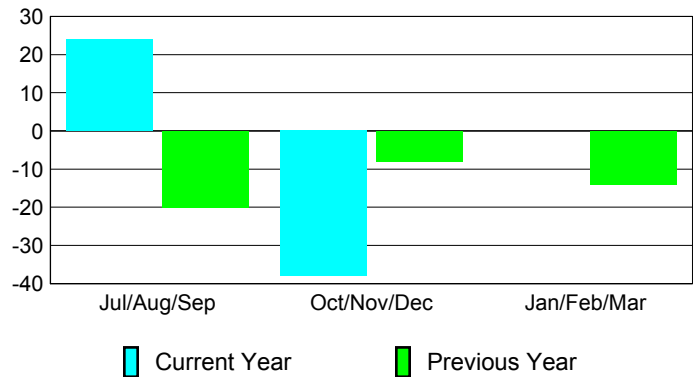

Membership Results
2012-2013

Membership
2011-2012

Month	Net Memb Goal	Actual New Memb	Actual Dropped Memb	Gain/Loss of Memb	Gain/Loss of Memb
Jul/Aug/Sep	0	52	-28	24	-20
Oct/Nov/Dec	0	18	-56	-38	-8
Jan/Feb/Mar	0	0	0	0	-14
Totals	0	70	-84	-14	-42

Membership Results 2012-2013

Goal, New, Dropped, Gain/Loss

Comparison of Membership Gain/Loss

Current Year Compared to the Previous Year

Gender Comparison 2012-2013

Jul/Aug/Sep

Oct/Nov/Dec

Jan/Feb/Mar